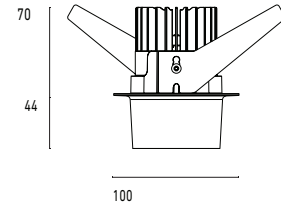

101 10 000310.022

Model

Name	Mono 100 Type 3 Recessed Downlighter
Finish	Structured Black
Area	Indoor

System

Power (Luminaire)	16W
Power (System)	19W
Voltage	240V-AC
Optics	Rotationally Symmetrical Direct 30°
Colour Temperature	2700°K
Luminous Flux	1300lm
TM30	Rf95 Rg103
CRI	Ra97
Lumen Maintenance	L90 B10 50000hrs
Chromacity	<3 McAdam Step Ellipse
Articulation	Fixed
Cut-Out	
Ingress Protection	IP44
Control Device	Remote Phase DIM (Included)
Class	III